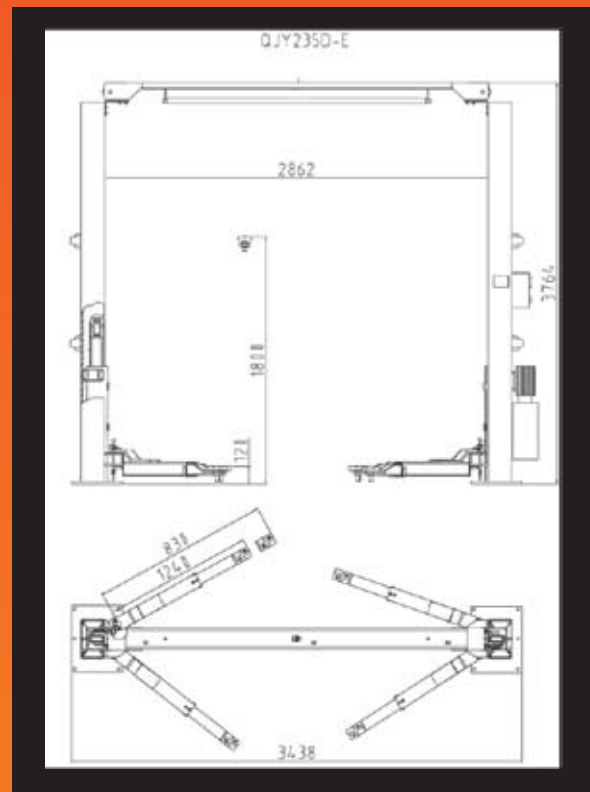

SUPER HOIST PLUS

Model Specifications

Clearfloor

Two Post Lift

QJY235D-E Specifications

Lifting Capacity:	3500Kg
Lifting Height:	1770mm
Rise Time:	60s
Drop Time:	18s
Motor Power:	2.2KW
Power Supply:	240/415V
Overall Width:	3600mm
Overall Height:	3764mm
Width Between Posts:	2862mm
Gross Weight:	750Kg